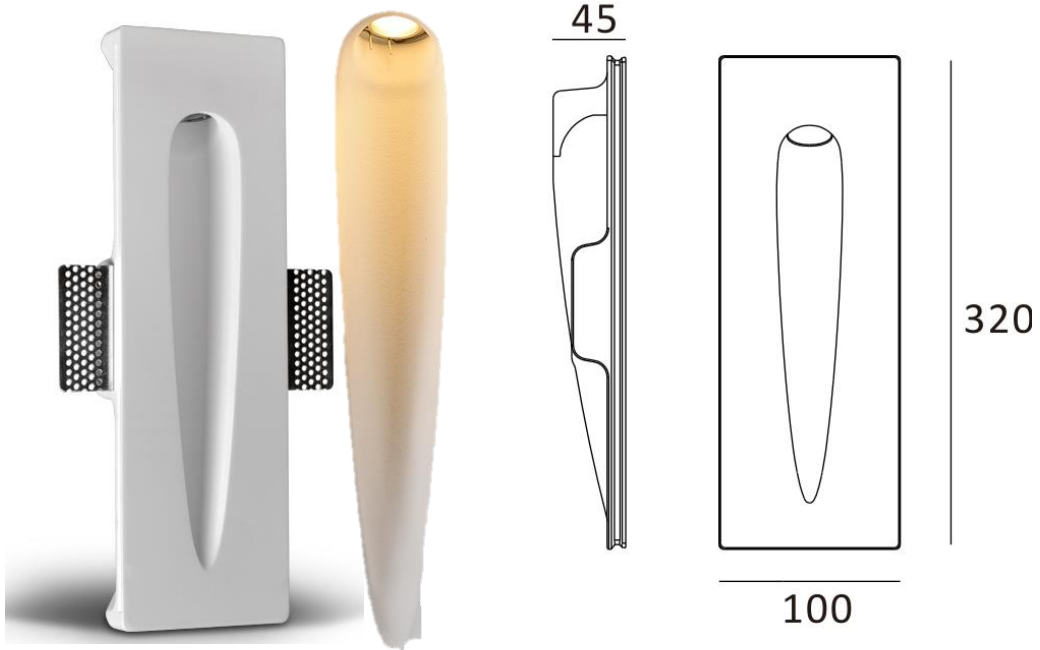

COMET

PRODUCT	LUMINAIRE
LINE	GYP SUM
VOLTAGE	220 V
NOMINAL FREQUENCY	50-60 HZ
LUMINOUS FLUX	62.6 lm
POWER	1 W
DIMMENSIONS	320X100X45 MM
TEMPERTURE COLOR	3000K