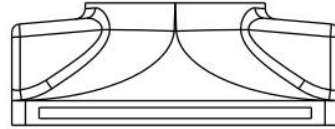

ECLIPSE

45

120

120

PRODUCT	LUMINAIRE
LINE	GYPSUM
VOLTAGE	220-230 V
NOMINAL FREQUENCY	50 HZ
LUMINOUS FLUX	567.48 lm
POWER	7 W
DIMMENSIONS	120X120X45 MM
TEMPERTURE COLOR	3000K