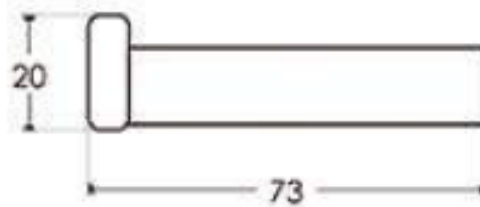

DRACO

PRODUCT	DOUBLE HOOK
LINE	PREMIUM
MATERIAL	STAINLESS STEEL
DIMMENSIONS	20X80 MM
COLOR	SILVER