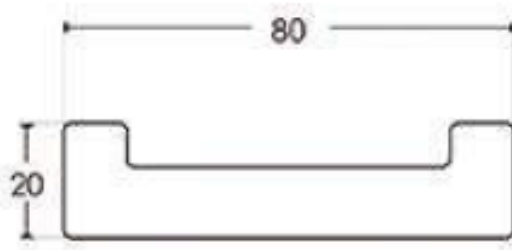

DRACO

PRODUCT	DOUBLE HOOK
LINE	PREMIUM
MATERIAL	STAINLESS STEEL
DIMMENSIONS	20X80 MM
COLOR	SILVER