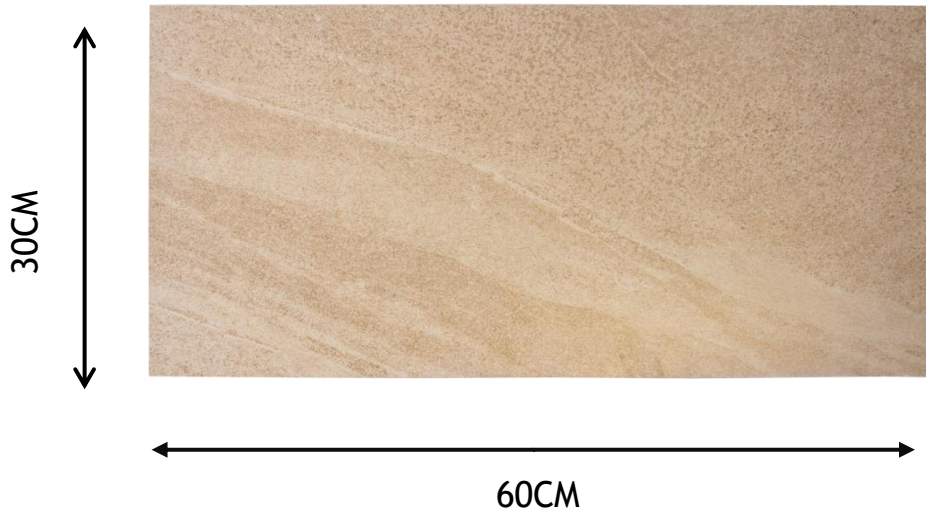

# DESERT SAND

PRODUCT	TILE
LINE	DESERT SERIE
SPECIFICATION	RECTIFIED
MATERIAL	CERAMIC
DIMMENSIONS	30X60 CM
PIECES PER SQUARE METER PER PACKAGE	1.44 M <sup>2</sup>