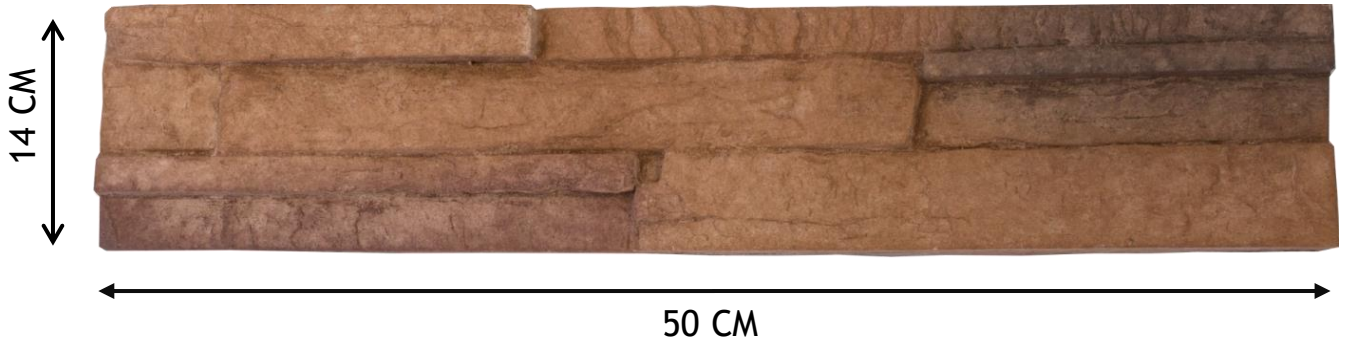

TERRA

PRODUCT	ARTIFICIAL STONE
LINE	BASIC
MATERIAL	AGGLOMERATED STONE
DIMMENSIONS	14X50 CM
PIECES PER SQUARE METER PER PACKAGE	1.5 M ²