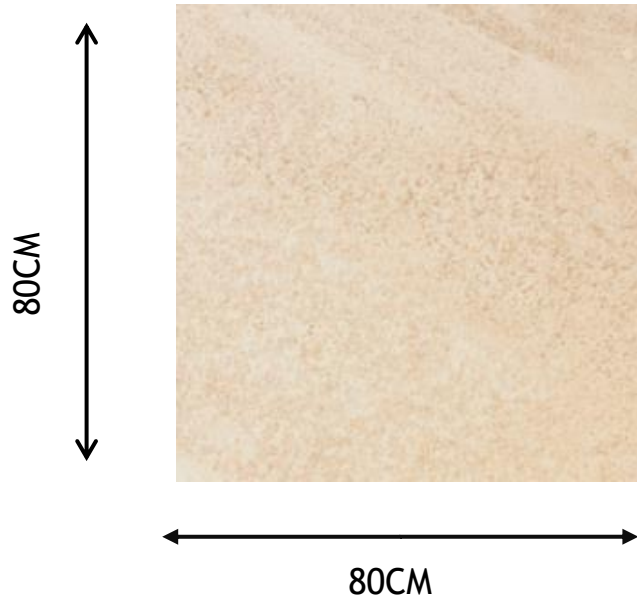

DESERT GOLD

PRODUCT	FLOOR TILE
LINE	DESERT SERIE
SPECIFICATION	RECTIFIED
MATERIAL	CERAMIC
DIMMENSIONS	80X80 CM
PIECES PER SQUARE METER PER PACKAGE	1.92 M ²